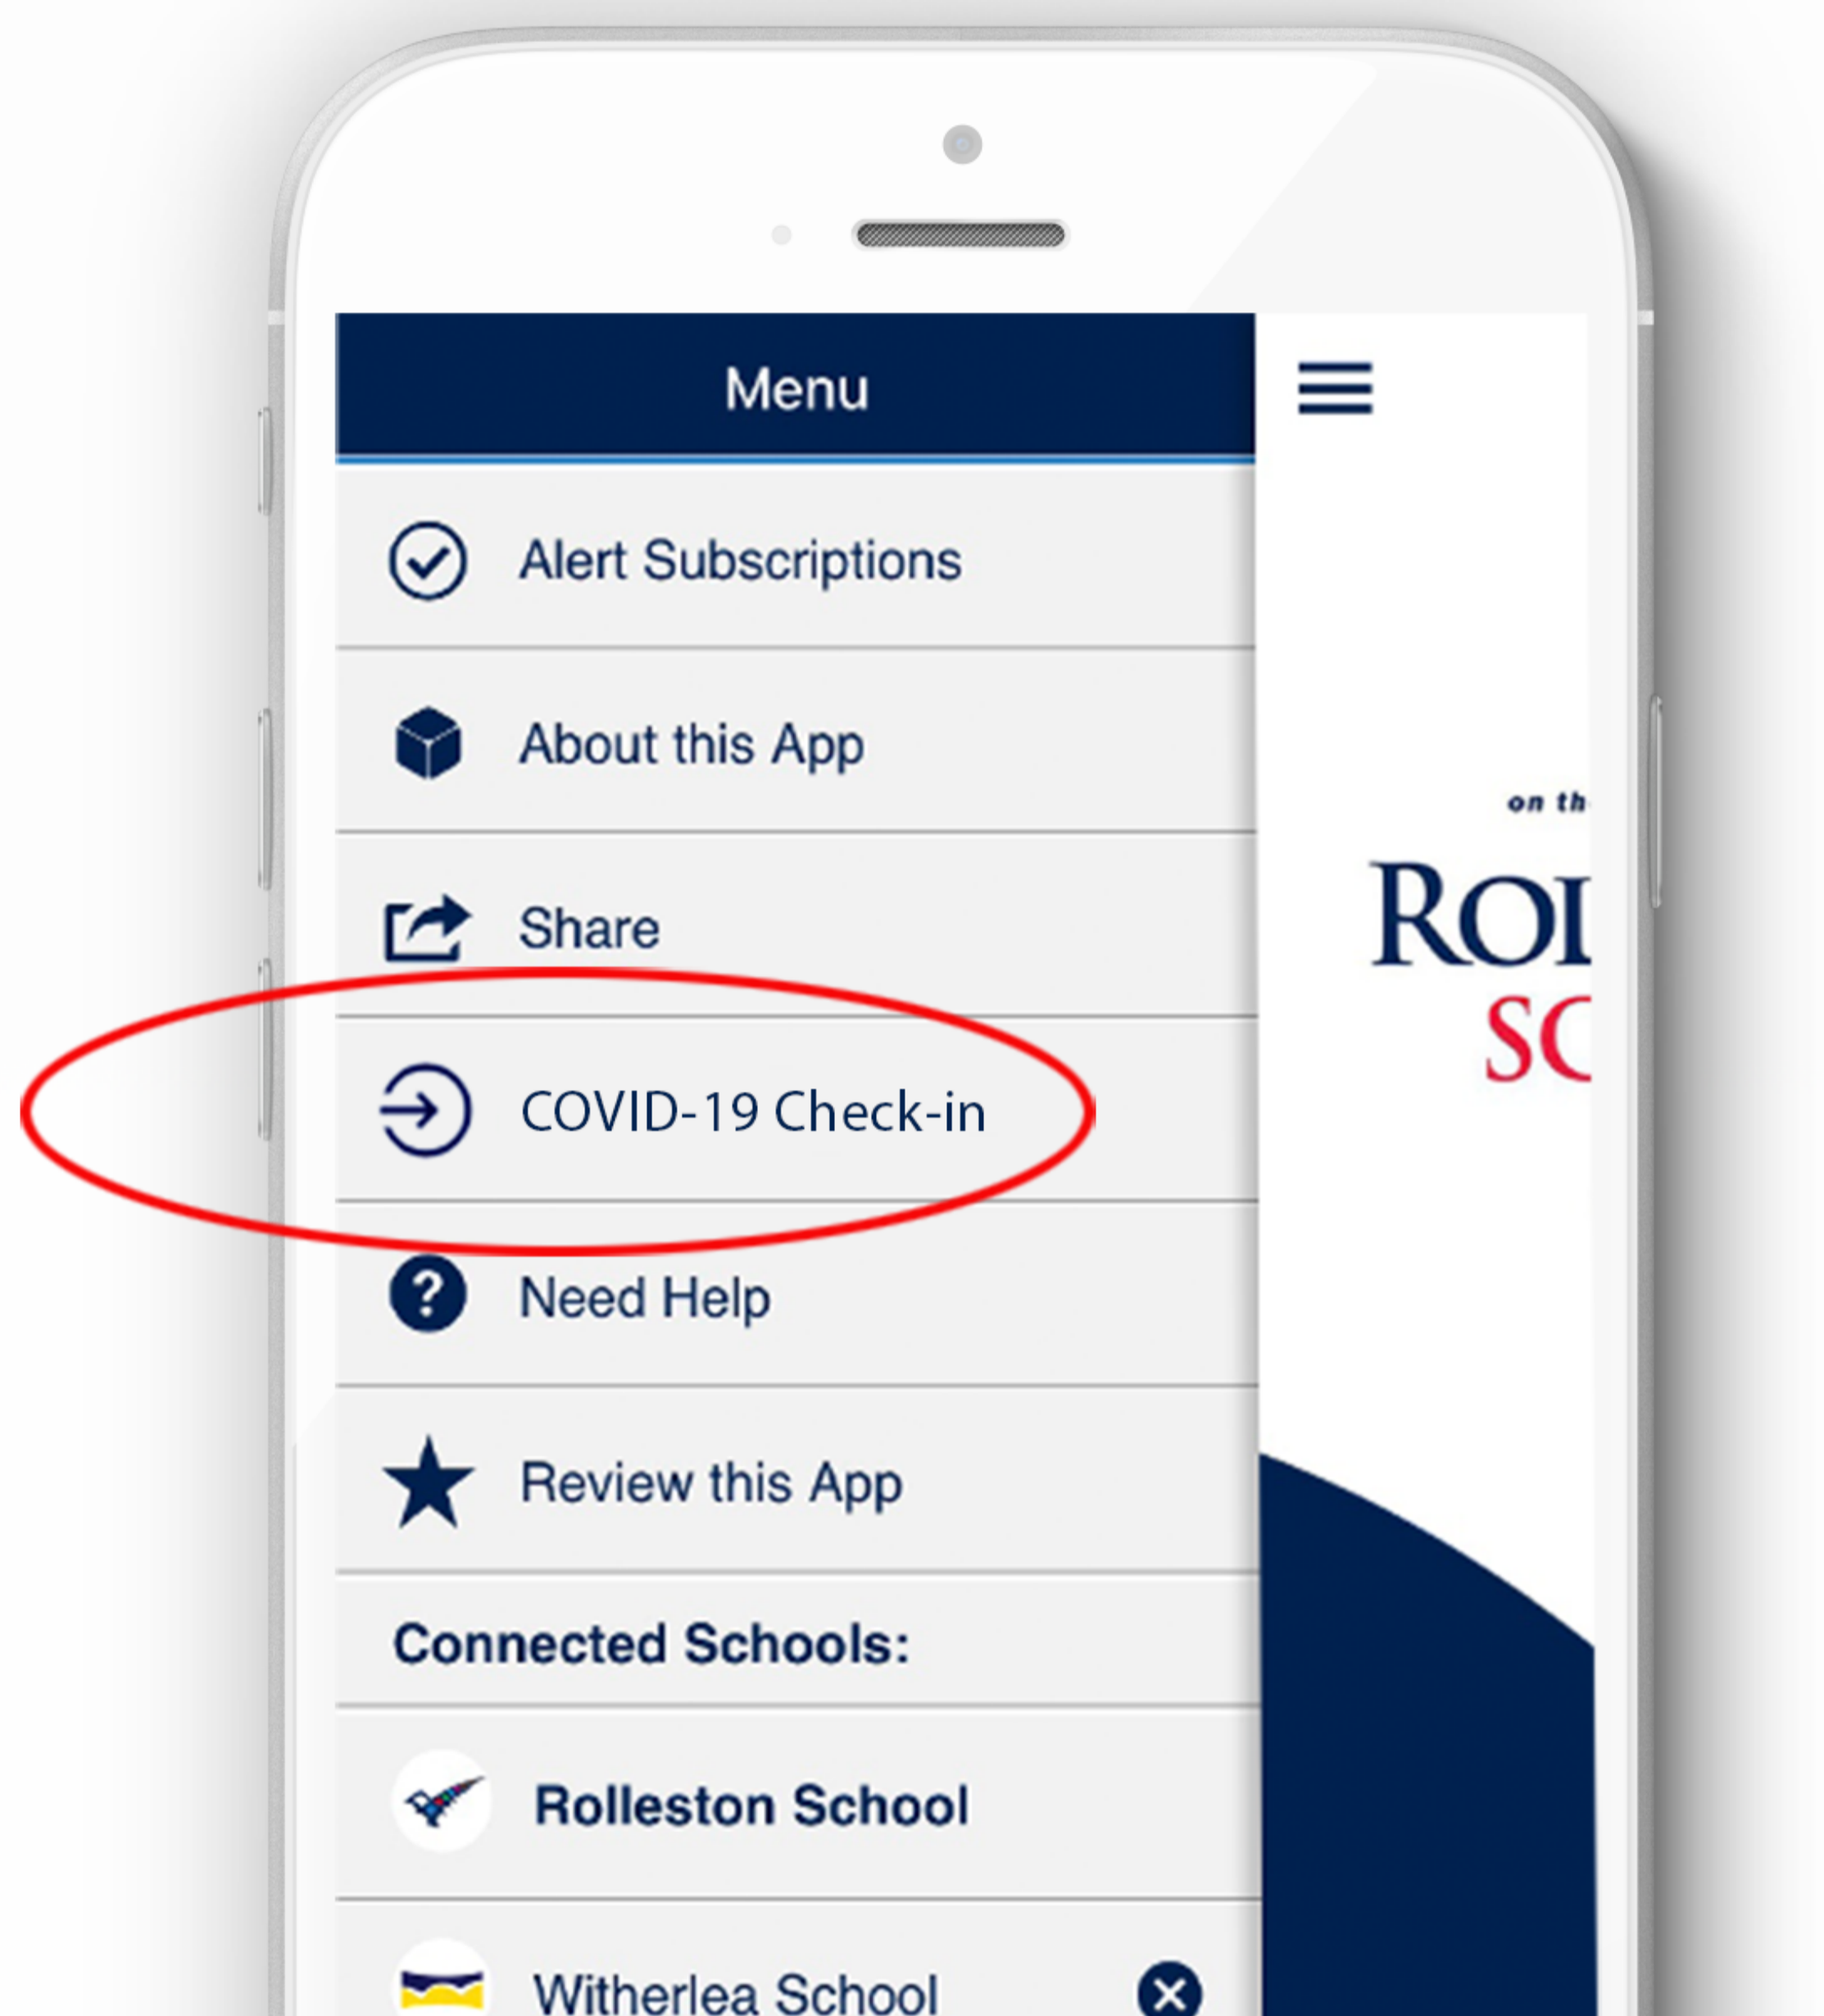

Ohope Beach School

Our School App has a new COVID-19 Check-in module

“Available on App version 2.4.0 or greater”

Parents, caregivers and visitors can use the App to:

1) Check in to the School on arrival by registering your details.

2) Show staff confirmation screen if requested.

3) Check out when leaving the premises.

To download the App simply scan the QR code or go to the App Store on your Apple or Android device and Search '**SchoolAppsNZ**'.